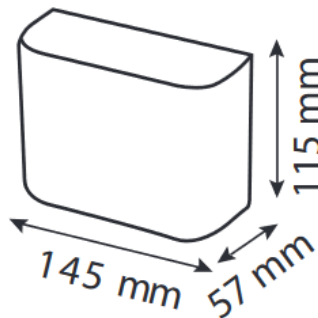

SANICONDENS® Clim Deco

SANICONDENS® Clim deco is an air conditioner condensate lift pump. With its clean lines and small size, the pump fits easily into any type of installation.

Appliances: air conditioner of refrigeration capacity of 10 kw or less

TECHNICAL CHARACTERISTICS

Discharge	8-10 mm
Motor	16 Watts
Voltage	220-240 V / 50 Hz
Working Water Temp	35°C - S3 15%
Product Weight	1 kg
Overall Measurements	115mm x 57mm x 45mm
Inlet Pipe Work	22mm
IP Rating	IP24
Maximum flow rate	12 l/h (+-15%)
Max discharge height	6 m