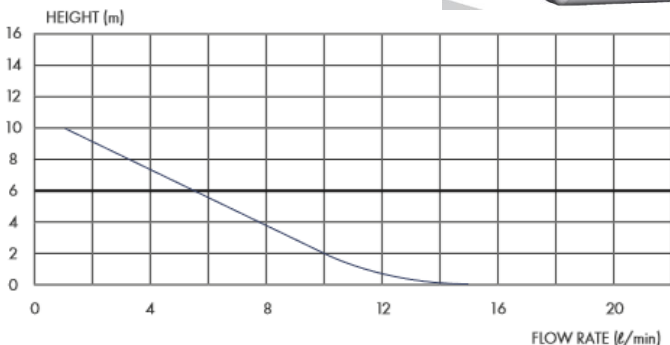

SANICONDENS® Clim Deco

SANICONDENS® Clim deco is an air conditioner condensate lift pump. With its clean lines and small size, the pump fits easily into any type of installation.

Appliances: air conditioner of refrigeration capacity of 10 kw or less

TECHNICAL CHARACTERISTICS

Discharge	8-10 mm
Motor	16 Watts
Voltage	220-240 V / 50 Hz
Working Water Temp	35°C - S3 15%
Product Weight	1 kg
Overall Measurements	115mm x 57mm x 45mm
Inlet Pipe Work	22mm
IP Rating	IP24
Maximum flow rate	12 l/h (+-15%)
Max discharge height	6 m

APPLICATION

Air conditioner

WHY CHOOSE THIS PRODUCT

Discreet and quiet design - sound level at 1m = 23 dB

Max flow rate 12 L/h +/- 15%

Maximum recommended head 6m

Thermal protection - Trips at 100°C and automatically resets