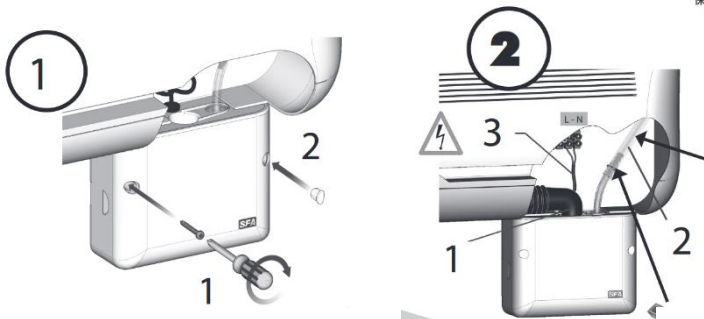

SANICONDENS® Clim Deco

SANICONDENS® Clim deco is an air conditioner condensate lift pump. With its clean lines and small size, the pump fits easily into any type of installation.

Appliances: air conditioner of refrigeration capacity of 10 kw or less

TECHNICAL CHARACTERISTICS

Discharge	8-10 mm
Motor	16 Watts
Voltage	220-240 V / 50 Hz
Working Water Temp	35°C - S3 15%
Product Weight	1 kg
Overall Measurements	115mm x 57mm x 45mm
Inlet Pipe Work	22mm
IP Rating	IP24
Maximum flow rate	12 l/h (+-15%)
Max discharge height	6 m

APPLICATION

Air conditioner

WHY CHOOSE THIS PRODUCT

Discreet and quiet design - sound level at 1m = 23 dB

Max flow rate 12 L/h +/- 15%

Maximum recommended head 6m

Thermal protection - Trips at 100°C and automatically resets